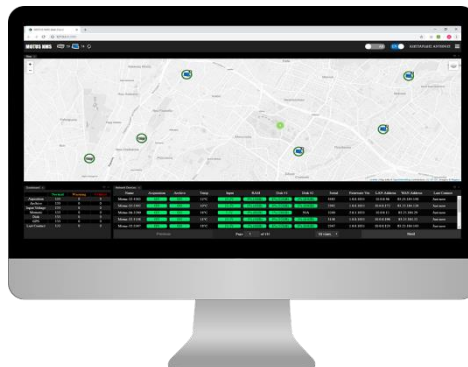

## Overview

MOTUS NMS is the Network Management System of Satways digitizers and accelerographs. Developed with state of the art Web technologies, MOTUS NMS is able to work with static and dynamic IP device addresses by either scanning the local network or using instrument pre-configured settings.

MOTUS NMS accesses, stores and serves the hardware State-of-Health (SoH) packets containing the status of the various firmware services and resource metrics.

The system offers a range of data visualization and management tools to assist in monitoring and control of your seismic instrument network.

## State of Health Information

- Device name and label
- LAN and WAN IP addresses
- Acquisition service status
- Archive service status
- Contact time
- Instrument temperature
- Memory status
- Available disk(s) space
- GPS data
- Clock sync
- Firmware and Instrument

## Key Features

- ✓ IP address discovery of instrumentation on local and public networks
- ✓ Access and archive of SoH data in RDBMS
- ✓ Remote upgrade of Motus-32 and Motus-16SM instruments
- ✓ Support of sorting and multiple filtering on tabular data
- ✓ Comprehensive Map based visualization of instruments and events from Motus-16SM (Common Alerting Protocol)
- ✓ Intuitive map symbology and dashboard widgets
- ✓ Control of warning and critical thresholds per instrument type
- ✓ Flexible multi-View user interface
- ✓ Responsive, Resilient, Scalable and Message-driven Web app
- ✓ OS Platform independent