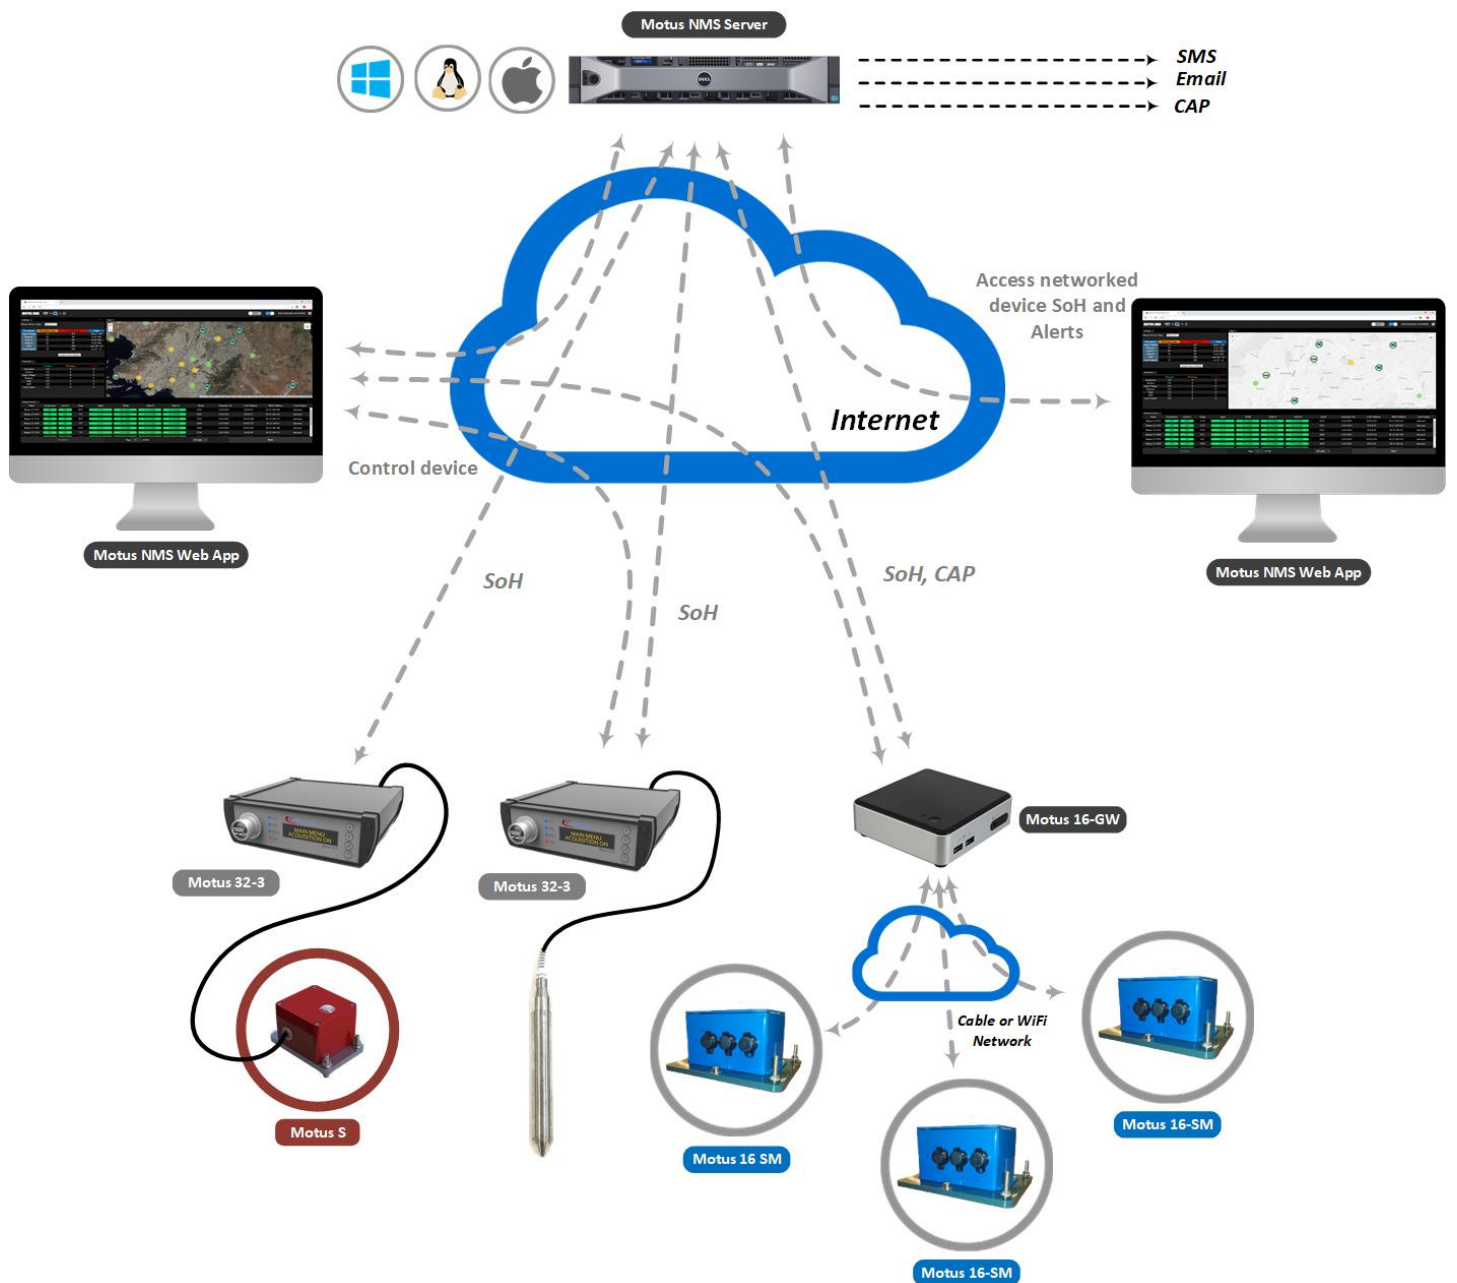

Rapid Network Assessment